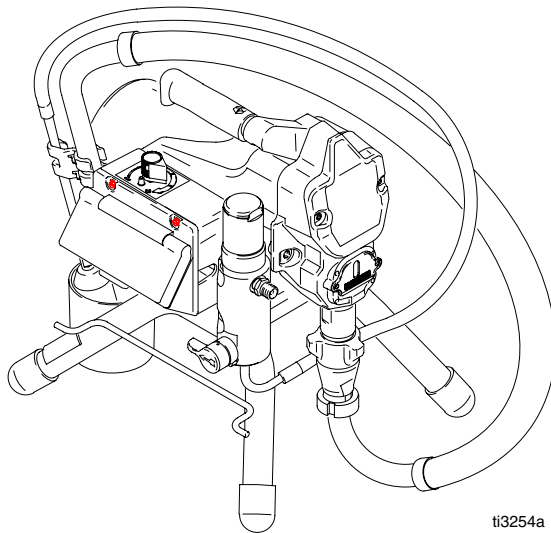

Parts

ST Max™ 395/495/595 ST Max II™ 490/495/595

Korean patent::10-0647761

309706K

3300 psi (228 bar, 22.8 MPa) Maximum Working Pressure

Models: page 2

233963

ti3254a